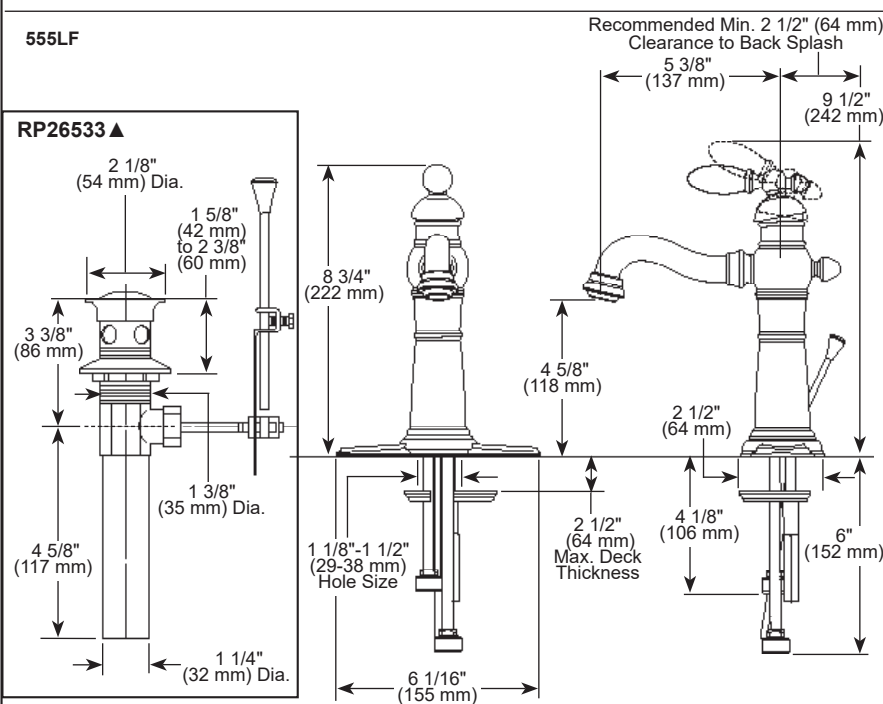

see what Delta can do™

BATHROOM FAUCETS

- Victorian® Bath Collection
- Single Handle Deck Mount
- Single Hole Riser Model

▲ Designate Proper Finish Suffix

STANDARD SPECIFICATIONS:

- Max flow rate 1.2 gpm @ 60 psi, 4.5 L/min @ 414 kPa
- One or three-hole mount (escutcheon not included, order separately)
- Solid brass fabricated body
- Control mechanism is replaceable cartridge with ceramic plates
- 1/2" NPSM threaded male inlet shanks
- 555LF Models have metal drain with pop-up type fitting with plated flange and stopper

COMPLIES WITH:

- ASME A112.18.1 / CSA B125.1
- ASME A112.18.2 / CSA B125.2
- EPA WaterSense®
- ICC/ANSI A117.1 - Valve control only

Delta Faucet Company reserves the right (1) to make changes in specifications and materials, and (2) to change or discontinue models, both without notice or obligation. Dimensions are for reference only. See current full-line price book or www.deltafaucet.com for finish options and product availability.

DSP-L-555LF Rev. H

Delta Faucet Company
 55 E. 111th Street, Carmel, IN 46280
 350 South Edgeware Road, St. Thomas, ON N5P 4L1
 © 2025 Delta Faucet Company