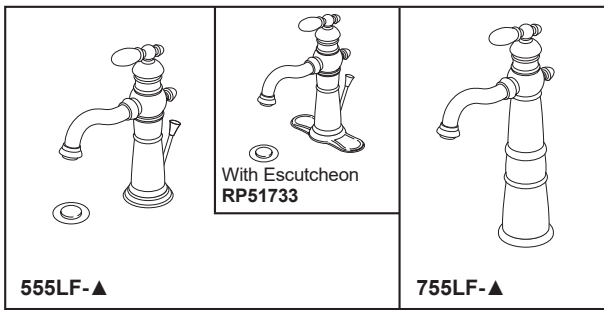

see what Delta can do™

BATHROOM FAUCETS

- Victorian® Bath Collection
- Single Handle Deck Mount
- Single Hole Riser Model

▲ Designate Proper Finish Suffix

STANDARD SPECIFICATIONS:

- Max flow rate 1.2 gpm @ 60 psi, 4.5 L/min @ 414 kPa
- One or three-hole mount (escutcheon not included, order separately)
- Solid brass fabricated body
- Control mechanism is replaceable cartridge with ceramic plates
- 1/2" NPSM threaded male inlet shanks
- 555LF Models have metal drain with pop-up type fitting with plated flange and stopper

COMPLIES WITH:

- ASME A112.18.1 / CSA B125.1
- ASME A112.18.2 / CSA B125.2
- EPA WaterSense®
- ICC/ANSI A117.1 - Valve control only

Delta Faucet Company reserves the right (1) to make changes in specifications and materials, and (2) to change or discontinue models, both without notice or obligation. Dimensions are for reference only. See current full-line price book or www.deltafaucet.com for finish options and product availability.