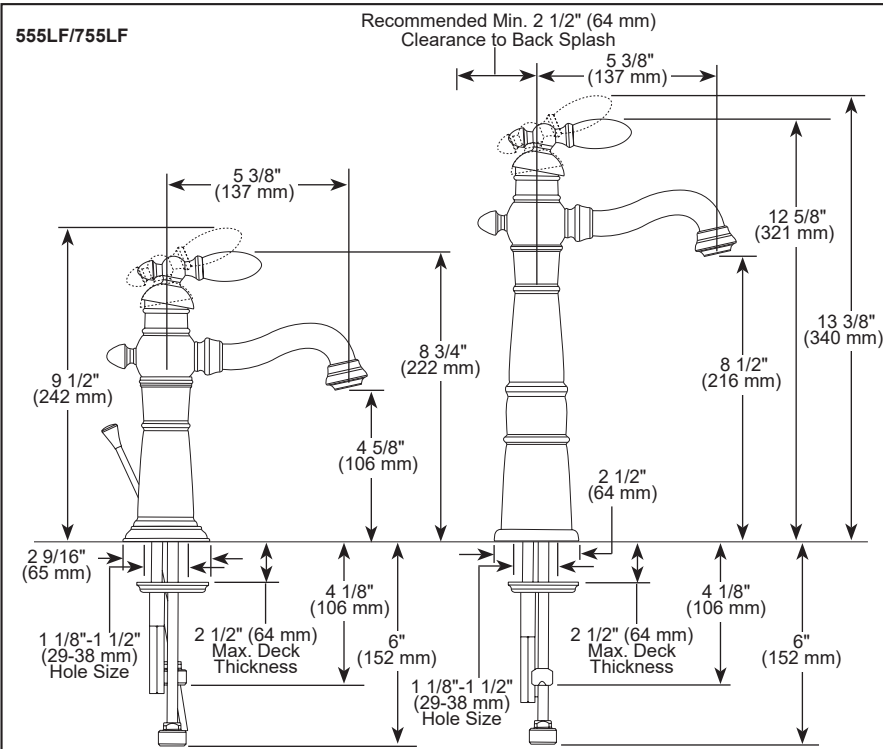

see what Delta can do™

BATHROOM FAUCETS

- Victorian® Bath Collection
- Single Handle Deck Mount
- Single Hole Riser Model

▲ Designate Proper Finish Suffix

STANDARD SPECIFICATIONS:

- Max flow rate 1.2 gpm @ 60 psi, 4.5 L/min @ 414 kPa
- One or three-hole mount (escutcheon not included, order separately)
- Solid brass fabricated body
- Control mechanism is replaceable cartridge with ceramic plates
- 1/2" NPSM threaded male inlet shanks
- 555LF Models have metal drain with pop-up type fitting with plated flange and stopper

COMPLIES WITH:

- ASME A112.18.1 / CSA B125.1
- ASME A112.18.2 / CSA B125.2
- EPA WaterSense®
- ICC/ANSI A117.1 - Valve control only

Delta Faucet Company reserves the right (1) to make changes in specifications and materials, and (2) to change or discontinue models, both without notice or obligation. Dimensions are for reference only. See current full-line price book or www.deltafaucet.com for finish options and product availability.

DSP-L-555LF Rev. H

Delta Faucet Company
 55 E. 111th Street, Carmel, IN 46280
 350 South Edgeware Road, St. Thomas, ON N5P 4L1
 © 2025 Delta Faucet Company